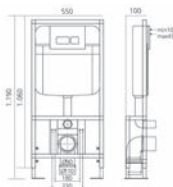

903045

Gömme Rezervuar
Concealed Cistern System