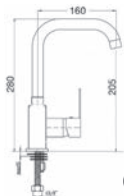

P753

Yüksek Lavabo Bataryası
Racın Mixer