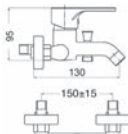

6507
Aplike Evye Bataryası
Sink Mixer on wall mounted Mixer

6517
Aplike Evye Bataryası
Sink Mixer on wall mounted Mixer

6654
Banyo Bataryası / Bath Mixer

6504
Banyo Bataryası / Bath Mixer

6514
Bataryalı Duş Sistemi
Shower System With Shower Mixer